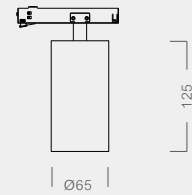

OT

MS.065001

Magnetic Track Luminaire

-  Ceiling Track
-  DC 48V
-  Reflector
-  Class III
-  V 90°
-  H 355°

Wattage	CRI	Beam Angle	CCT	Finish Colour	Dimming
Max. 25W	95	 15°	 2700K	 White	On/Off
		 24°	 3000K	 Black	1-10V
		 36°	 4000K	 Chrome	DALI
				 Copper	

Input Voltage (v): 220~240V
 Dimming: On/Off, 1-10V, DALI
 UGR: ≤ 13
 SDCM: ≤ 3
 Aiming: Adjustable
 Luminous efficacy: 80lm/W
 luminaire Lifetime: 50.000h(L80B50, T a25° C)
 IP Rating: IP20
 Weight: 0.00Kg
 Material: Aluminium
 Warranty: 5 years
 Working Temperature (°C): -20° C ~ +45° C
 Transformer availability: 36V constant current drive